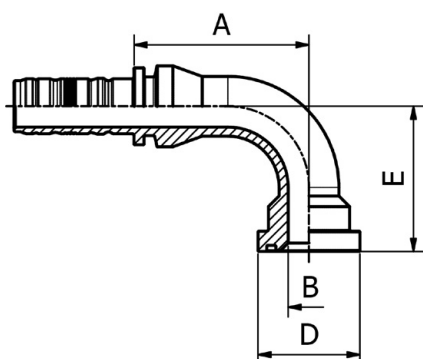

FITTINGS 238

SAE STANDARD CONNECTIONS

M83691

90° ISO / SAE
CODE 62 FLANGE
SAE J516 / ISO 12151-3

| PART. REF. | HOSE BORE | | | Flange | | DIMENSIONS mm | | | | | | |
|-----------------|-----------|------|--------|--------|--|---------------|-------|------|-------|--|--|--|
| | DN | Dash | inch | inch | | B | A | D | E | | | |
| M83691-12-12 | 19 | - 12 | 3/4" | 3/4" | | 16.0 | 72.5 | 41.4 | 59.0 | | | |
| M83691-12-16 | 19 | - 12 | 3/4" | 1" | | 19.5 | 72.6 | 47.7 | 65.0 | | | |
| M83691-16-12 | 25 | - 16 | 1" | 3/4" | | 16.0 | 82.0 | 41.4 | 62.0 | | | |
| M83691-16-16 | 25 | - 16 | 1" | 1" | | 19.5 | 82.0 | 47.7 | 68.0 | | | |
| M83691-16-20 | 25 | - 16 | 1" | 1.1/4" | | 26.0 | 82.0 | 54.2 | 90.0 | | | |
| M83691-16-20075 | 25 | - 16 | 1" | 1.1/4" | | 26.0 | 82.0 | 54.2 | 75.0 | | | |
| M83691-20-16 | 31 | - 20 | 1.1/4" | 1" | | 19.5 | 86.0 | 47.7 | 68.0 | | | |
| M83691-20-20 | 31 | - 20 | 1.1/4" | 1.1/4" | | 26.0 | 85.0 | 54.2 | 90.0 | | | |
| M83691-20-24 | 31 | - 20 | 1.1/4" | 1.1/2" | | 32.0 | 85.0 | 63.7 | 104.0 | | | |
| M83691-24-20 | 38 | - 24 | 1.1/2" | 1.1/4" | | 26.0 | 99.0 | 54.2 | 90.0 | | | |
| M83691-24-24 | 38 | - 24 | 1.1/2" | 1.1/2" | | 32.0 | 98.0 | 63.7 | 104.0 | | | |
| M83691-24-32 | 38 | - 24 | 1.1/2" | 2" | | 42.0 | 98.0 | 79.6 | 138.0 | | | |
| M83691-32-32 | 51 | - 32 | 2" | 2" | | 42.0 | 136.0 | 79.6 | 138.0 | | | |